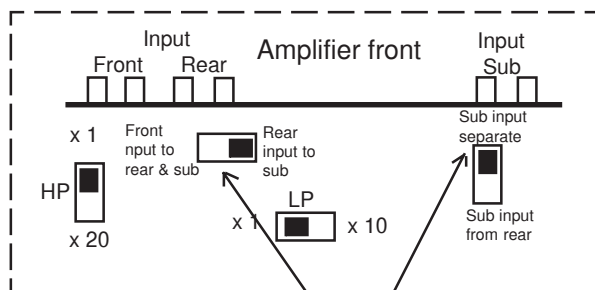

# DLS A7: System with front speaker system connected in bridge mode.

Switches like this:  
All inputs are now separated from each other.

Rear or sub output from head unit should be connected to sub input on amplifier.