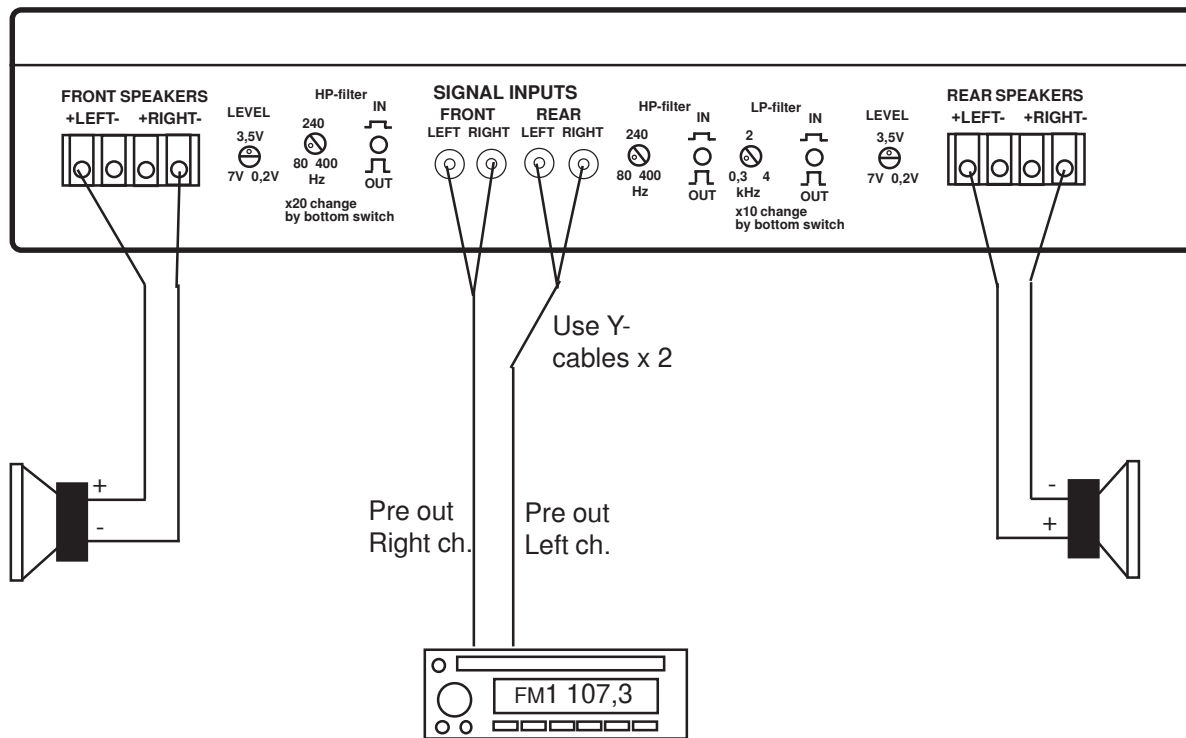

# DLS A7: System with front speaker system connected in bridge mode.

Switches like this:  
All inputs are now separated from each other.

Rear or sub output from head unit should be connected to sub input on amplifier.